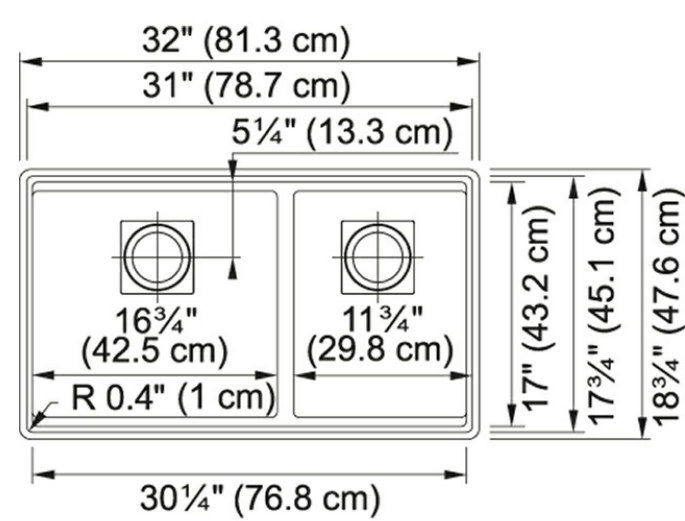

Product Picture

Technical Drawing

Product Dimensions

Length overall	32"
Width overall	18 3/4"
Length of large bowl	17 7/16"
Width of large bowl	17 3/4"
Depth of large bowl	9 1/2"
Length of small bowl	12 7/16"
Width of small bowl	17 3/4"
Depth of small bowl	9 1/2"
Minimum Cabinet Size	36"